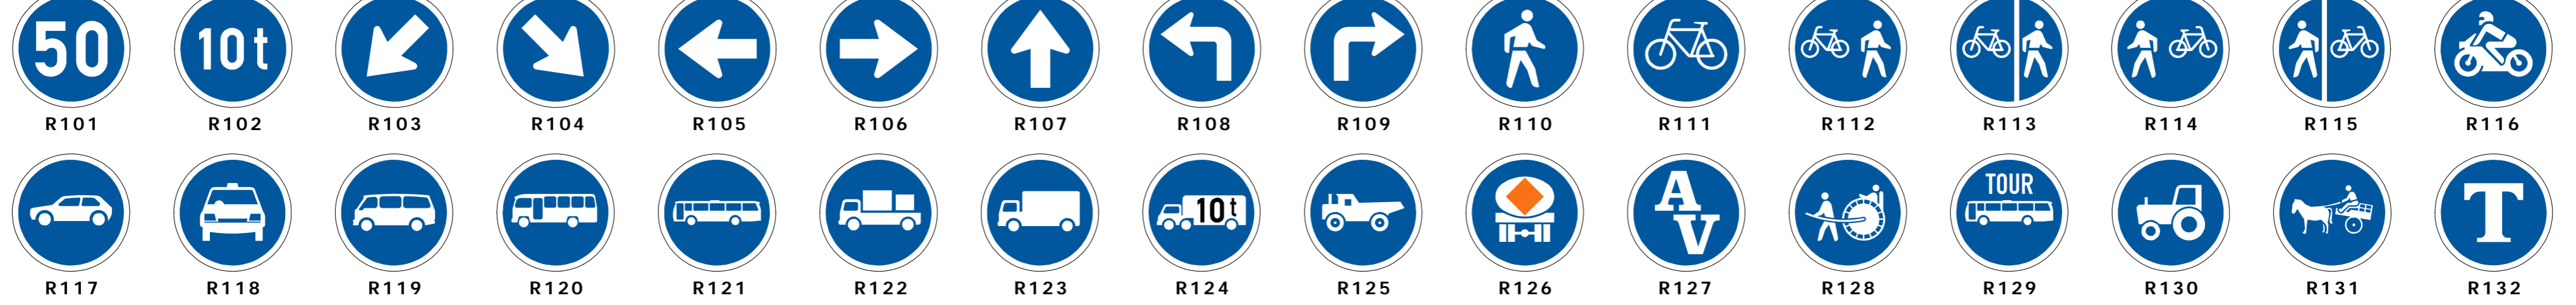

REGULATORY SIGNS

Control signs

Command signs

Prohibition signs

Reservation signs

Comprehensive signs

Selective Restriction signs - Time

Selective Restriction signs - Time

Road layout signs

Direction of movement signs

Symbolic signs

INFORMATION SIGNS

ROAD MARKINGS

Regulatory - Transverse Road Markings

Longitudinal Regulatory Markings

Exclusive parking bay symbols

Warning markings

Guidance markings

GUIDANCE SIGNS

Location signs

Direction Sign Symbols

Direction Signs

Route Markers

Freeway Direction Signs

Toll Direction Signs

Overhead Freeway Direction Signs

Tourism Direction Signs

Local Direction Signs

Diagrammatic Signs

Variable message signs

TEMPORARY REGULATORY SIGNS

Command signs