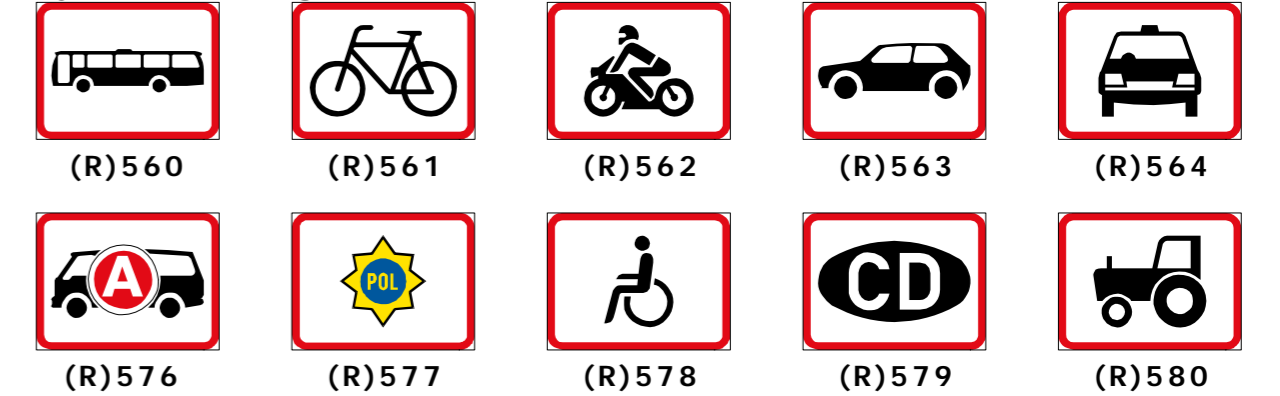

REGULATORY SIGNS

Control signs

Command signs

Prohibition signs

Reservation signs

Comprehensive signs

Selective Restriction signs - Time

Selective Restriction signs - Time

Selective Restriction signs - Action

Selective Restriction signs - Text Message

Selective Restriction signs - Symbol Message

De-Restriction signs

De-Restriction signs - Typical examples

SIGNALS

WARNING SIGNS

Road layout signs

Direction of movement signs

Symbolic signs

INFORMATION SIGNS

ROAD MARKINGS

Regulatory - Transverse Road Markings

Longitudinal Regulatory Markings

Exclusive parking bay symbols

Warning markings

Guidance markings

GUIDANCE SIGNS

Location signs

Direction Sign Symbols

Direction Signs

Route Markers

Freeway Direction Signs