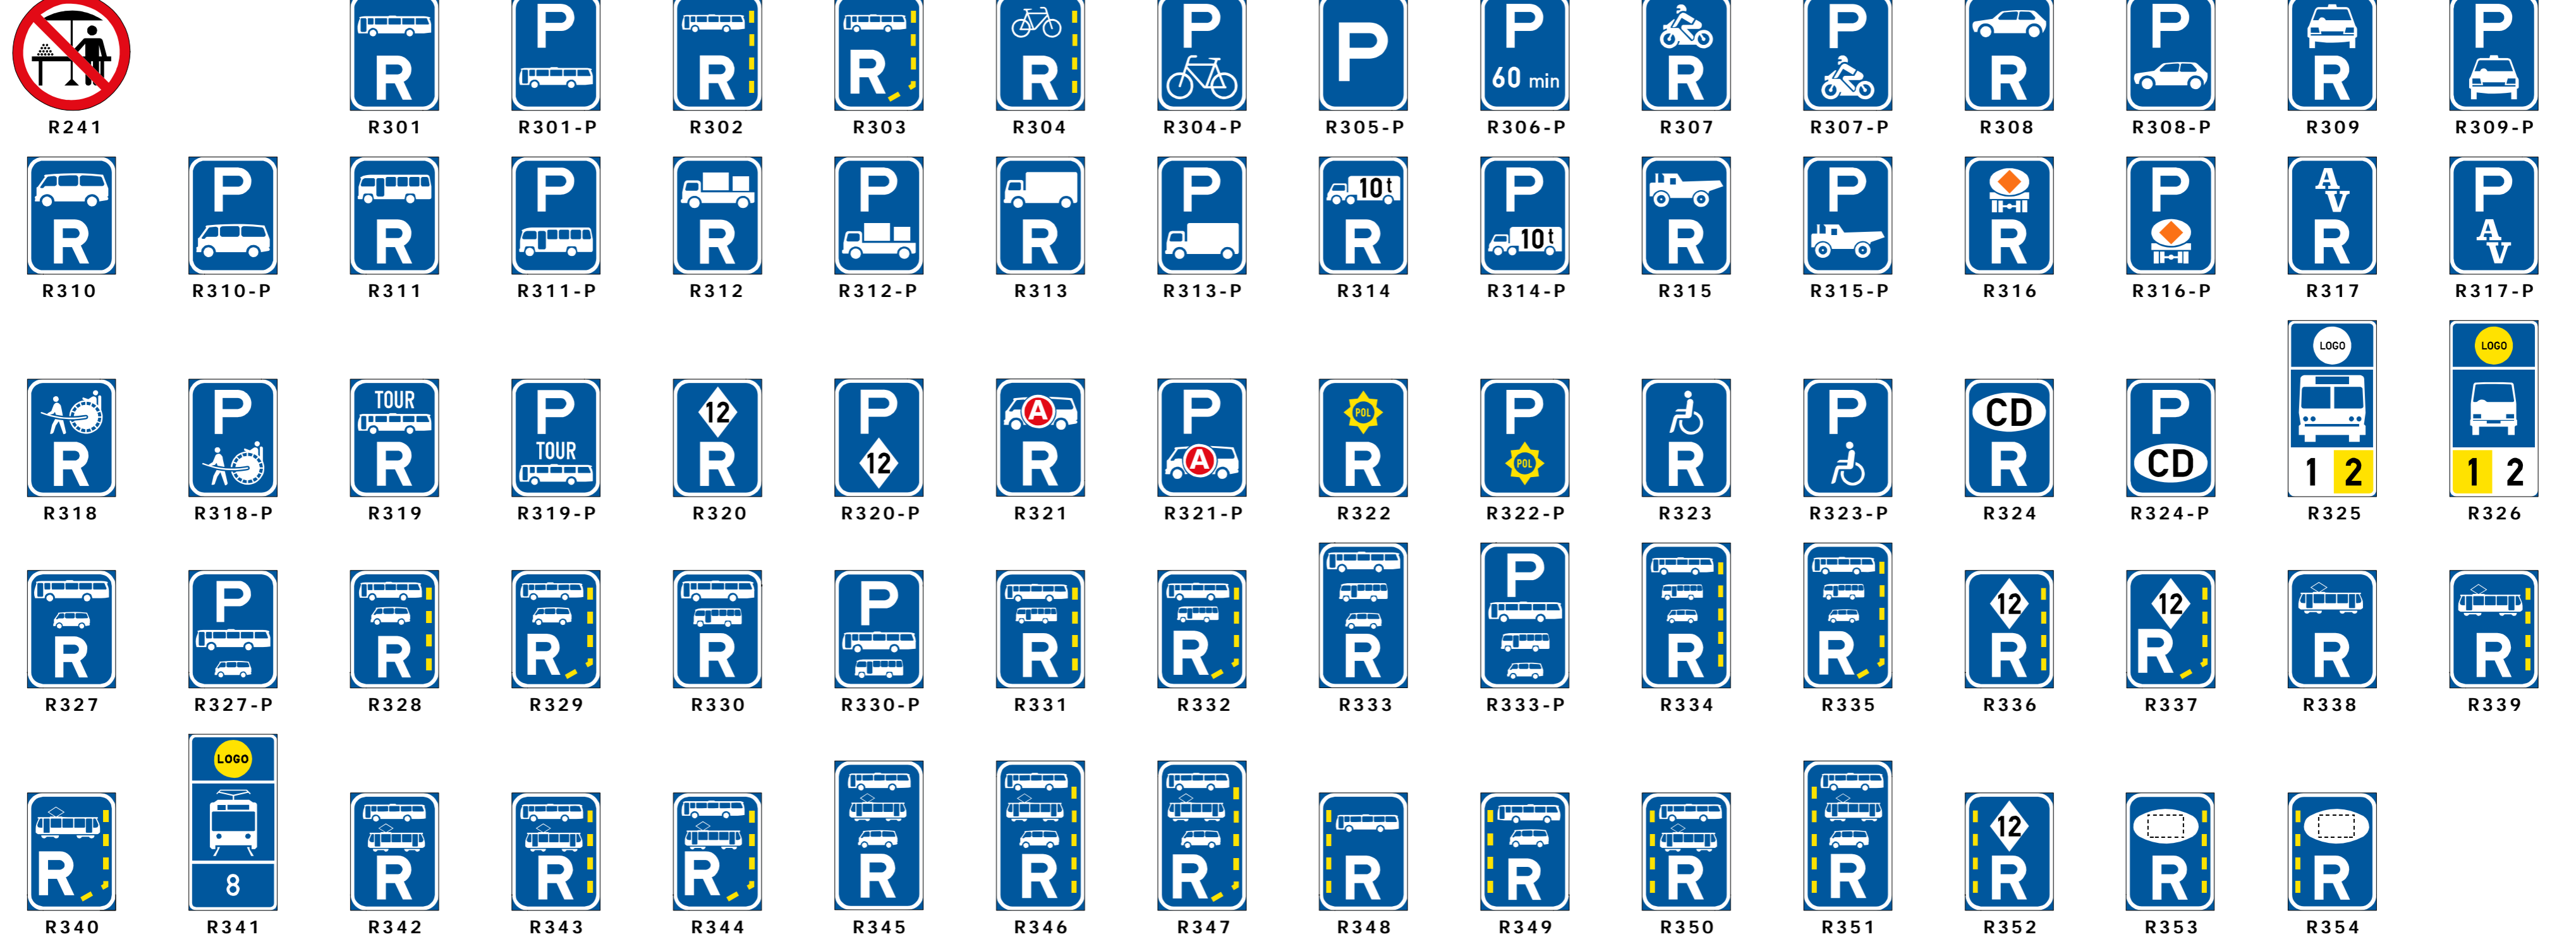

REGULATORY SIGNS

Control signs

Command signs

Prohibition signs

Reservation signs

Comprehensive signs

Selective Restriction signs - Time

Selective Restriction signs - Time

Selective Restriction signs - Action

Selective Restriction signs - Text Message

Selective Restriction signs - Symbol Message

De-Restriction signs

De-Restriction signs - Typical examples

SIGNALS

WARNING SIGNS

Road layout signs

Direction of movement signs

Symbolic signs

INFORMATION SIGNS

ROAD MARKINGS

Regulatory - Transverse Road Markings

Longitudinal Regulatory Markings

Exclusive parking bay symbols

Warning markings

Guidance markings

GUIDANCE SIGNS

Location signs

Direction Sign Symbols

Direction Signs

Route Markers

Freeway Direction Signs